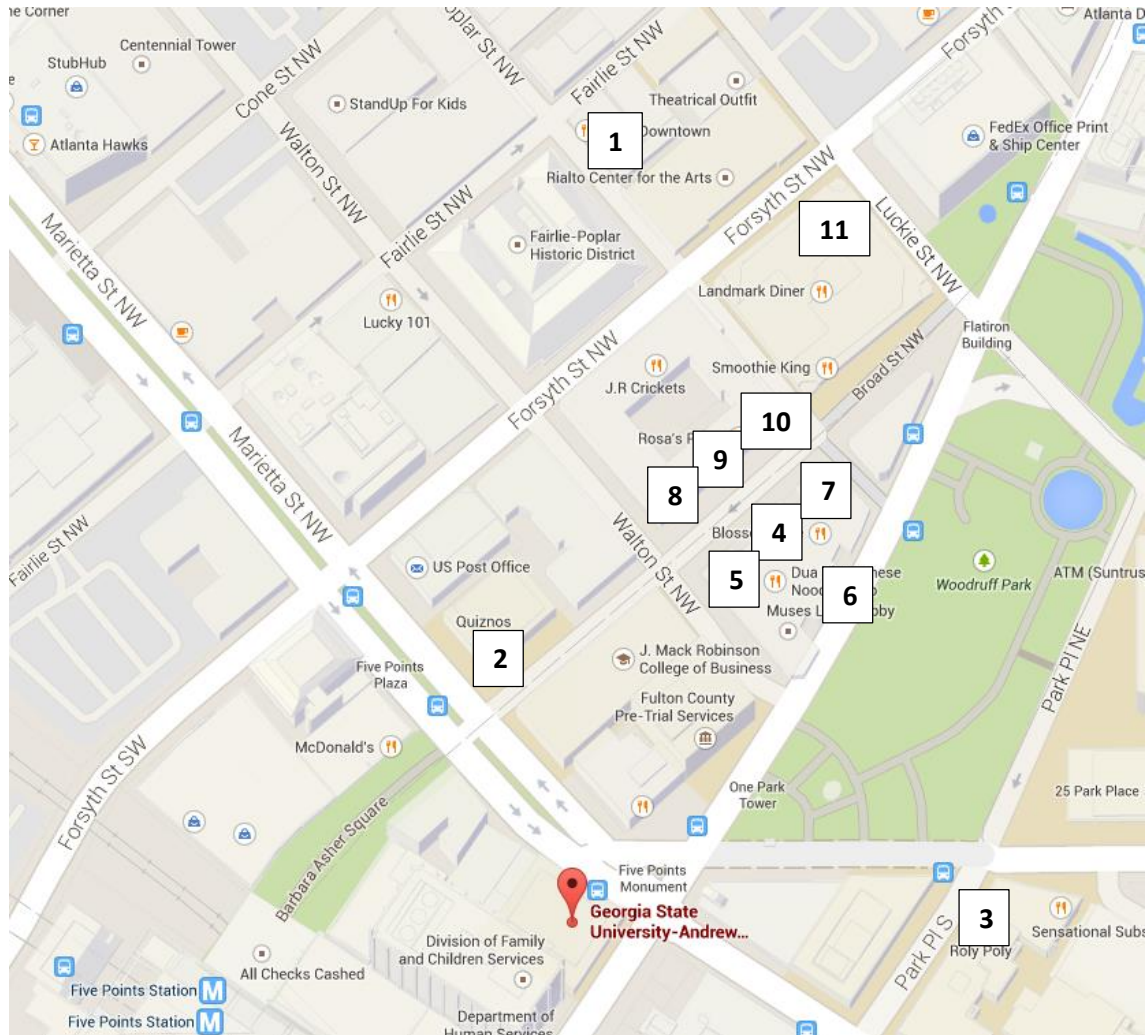

Local Lunch Restaurants

- | | |
|--------------------------|-----------------------------|
| 1. Slice (Pizza) | 7. Moe's |
| 2. Quiznos | 8. Ali Baba (Mediterranean) |
| 3. Roly Poly | 9. Rosa's Pizza |
| 4. Dua (Vietnamese) | 10. NaanStop (Indian) |
| 5. Reuben's Deli | 11. Landmark Diner |
| 6. Blossom Tree (Korean) | |